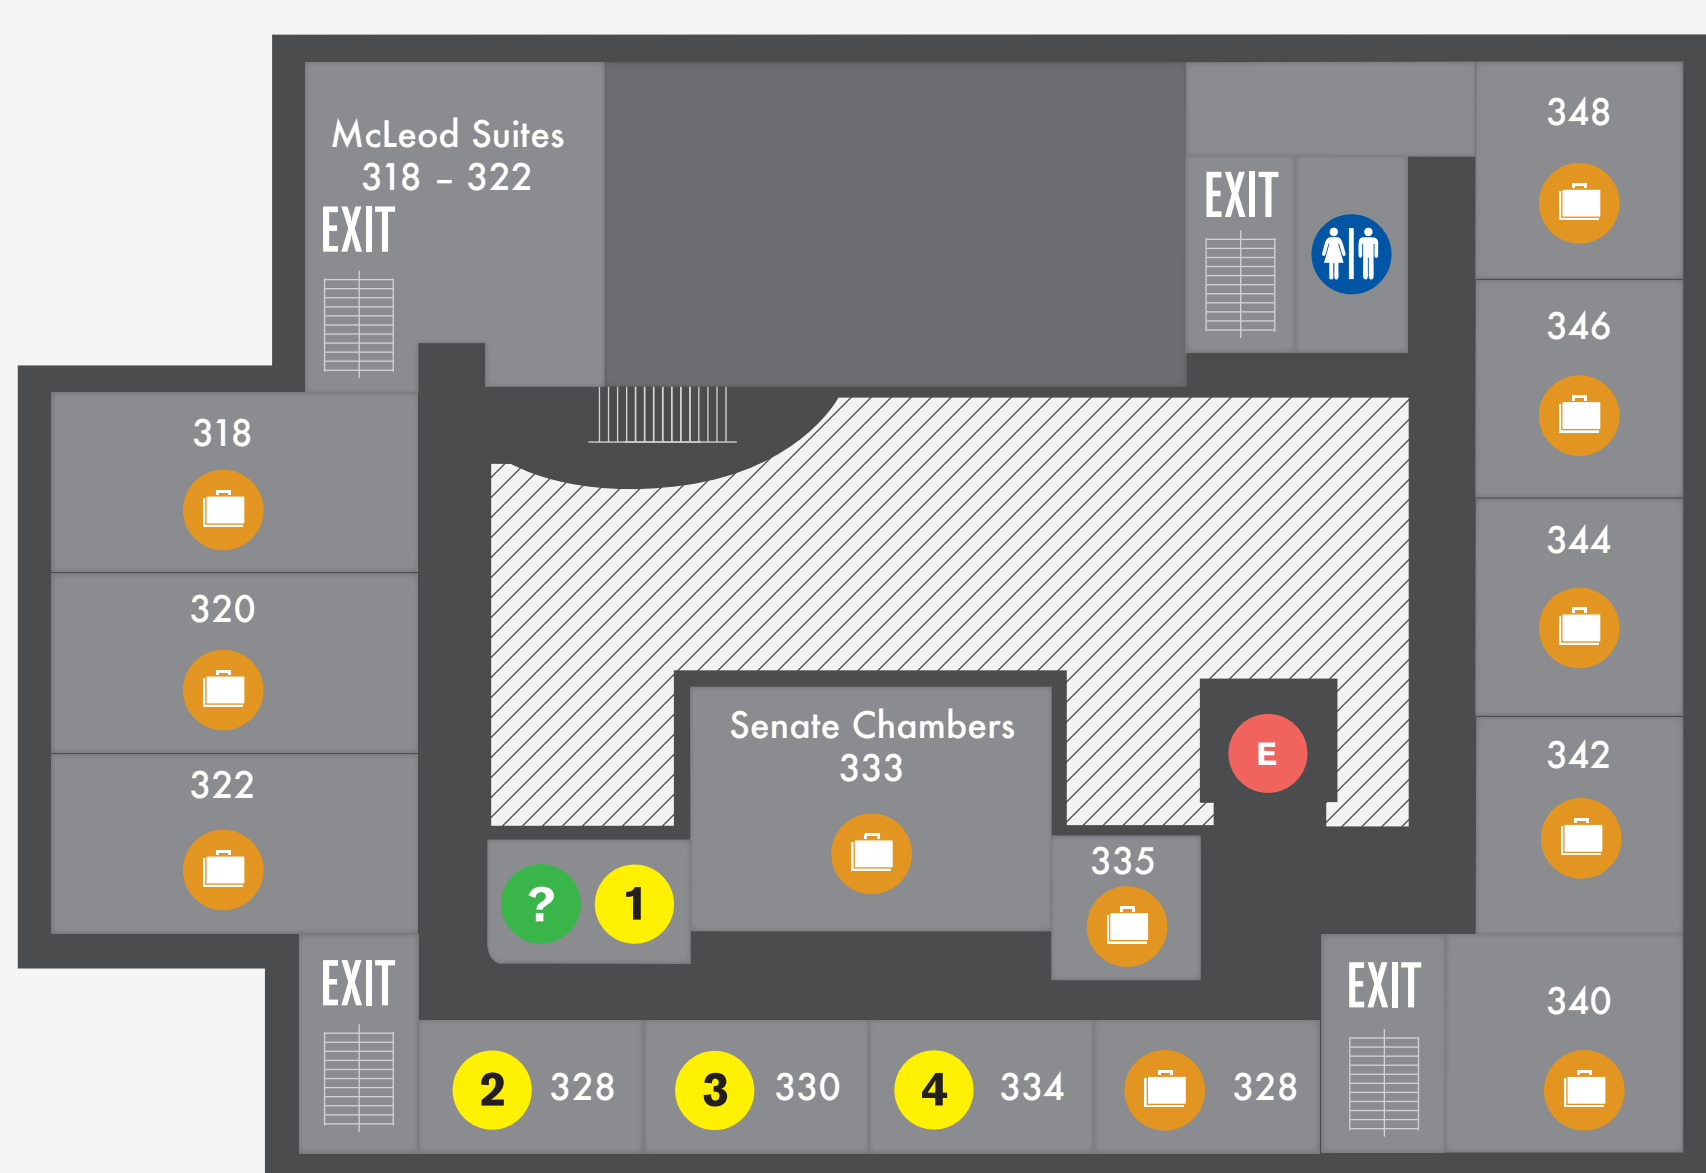

3

Meeting Rooms

333 *Senate Chambers*
318 – 322 *McLeod Suites*
340 – 348

- ? 1 Operations Office
- 2 NUBiLaGA
- 3 Student Government Association
- 4 Student Organizations Suites

Restrooms

Elevator