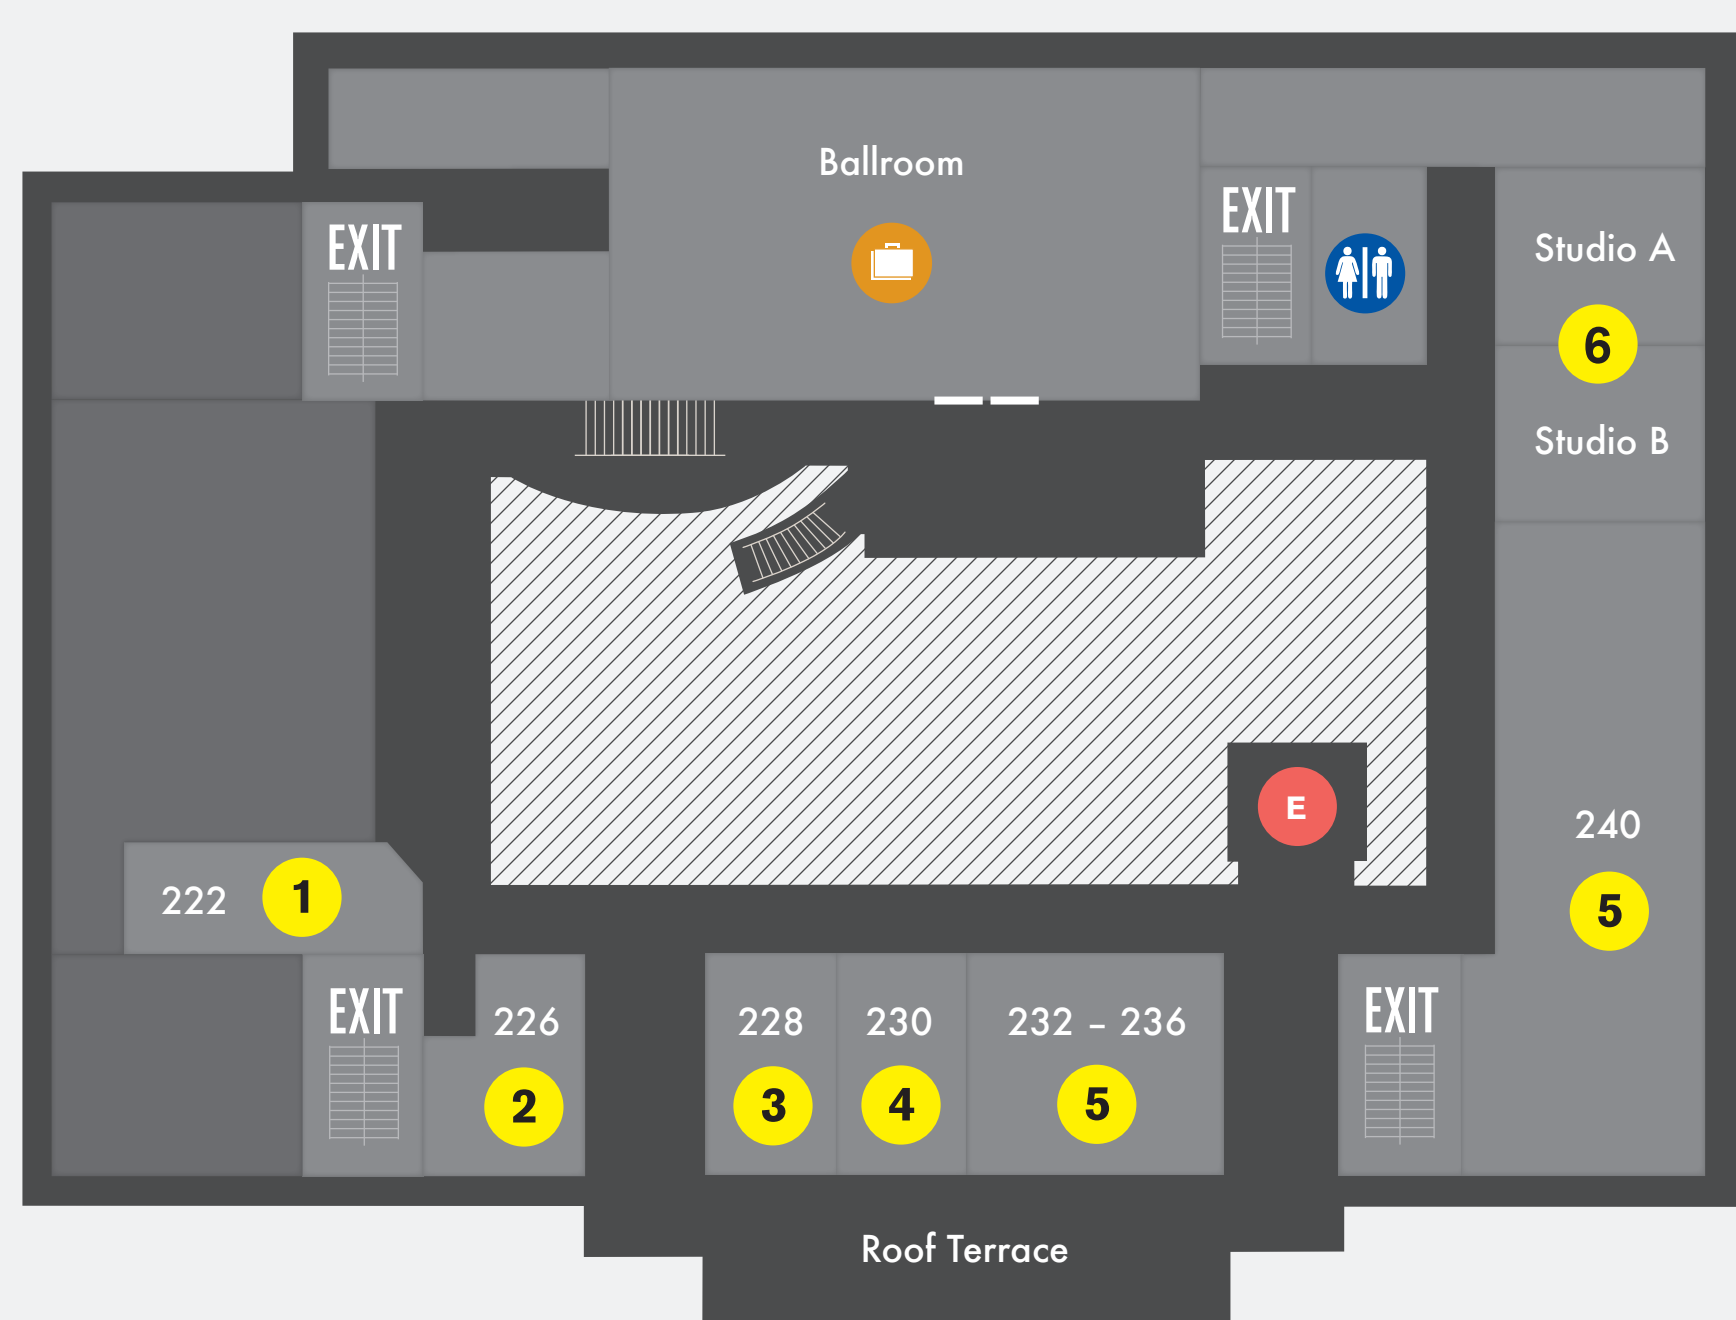

2

Ballroom

- 1 Office of Fraternity & Sorority Life
- 2 Off-Campus Student Services
- 3 Scholarship & Mentoring
- 4 Council for University Programs
- 5 Student Organizations Suites
- 6 Dance Studios

Restrooms

Elevator