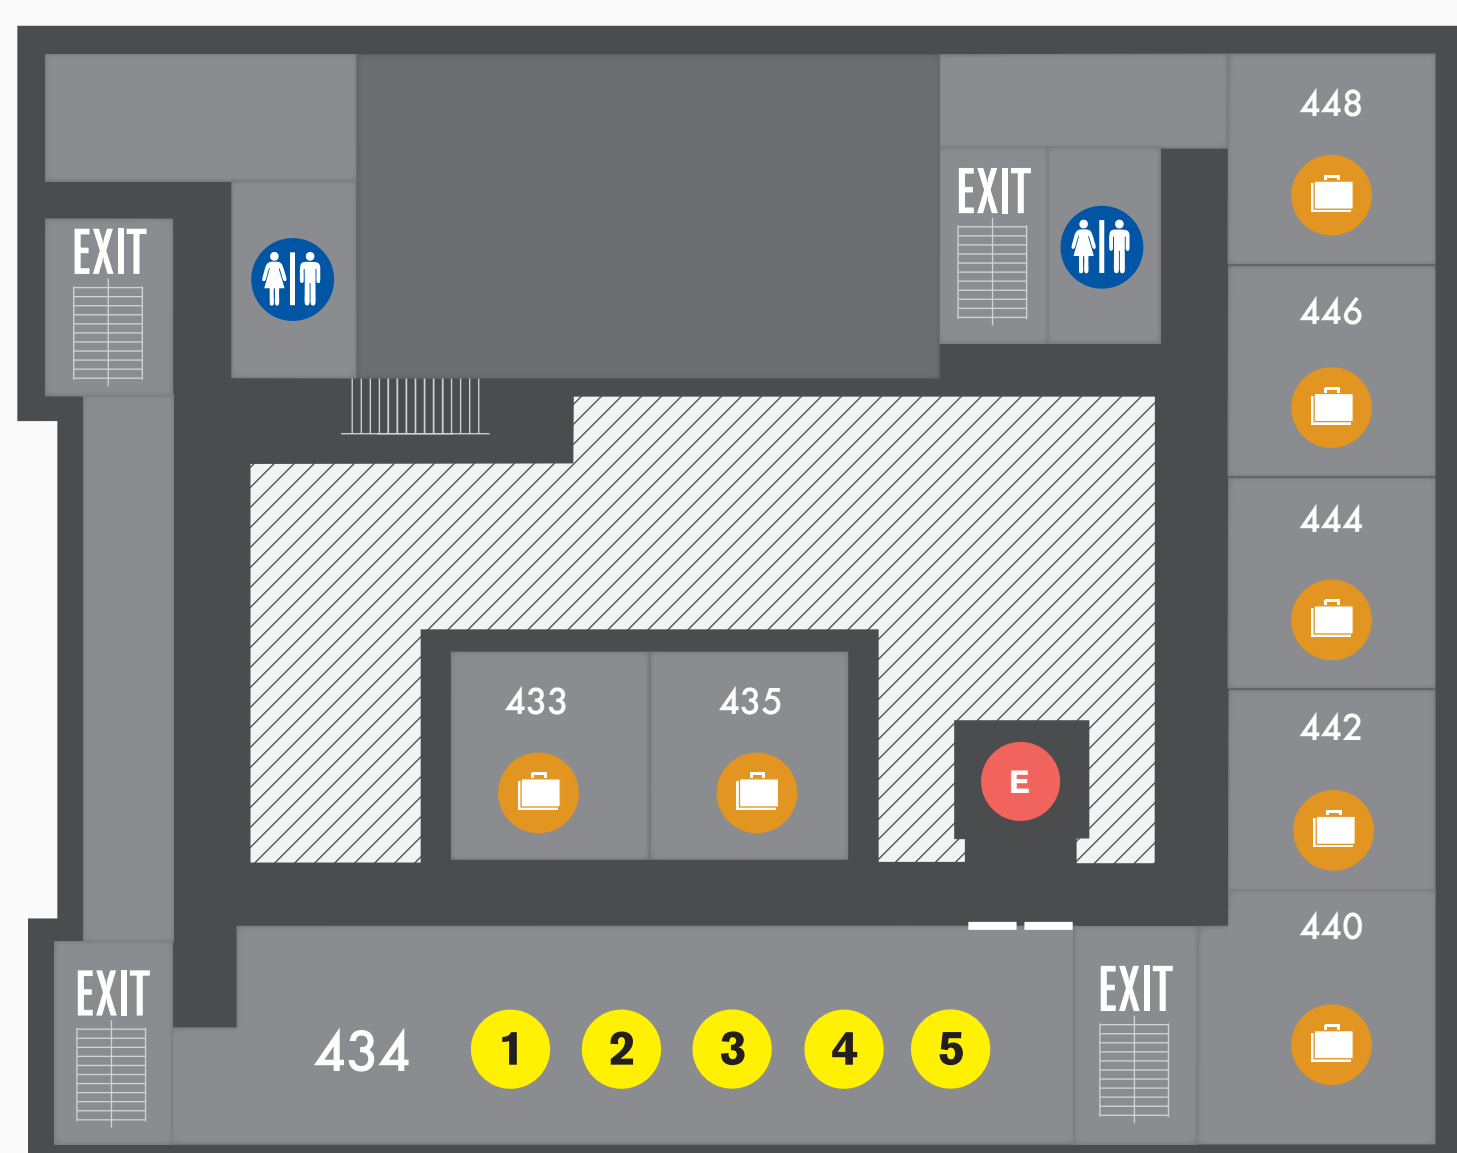

# Floor Directory

### Meeting Rooms

433 & 435  
440 – 448

- 1 Business Office (SABO)
- 2 Scheduling Desk
- 3 Student Activities Office
- 4 Lead 360
- 5 Greek Life Office